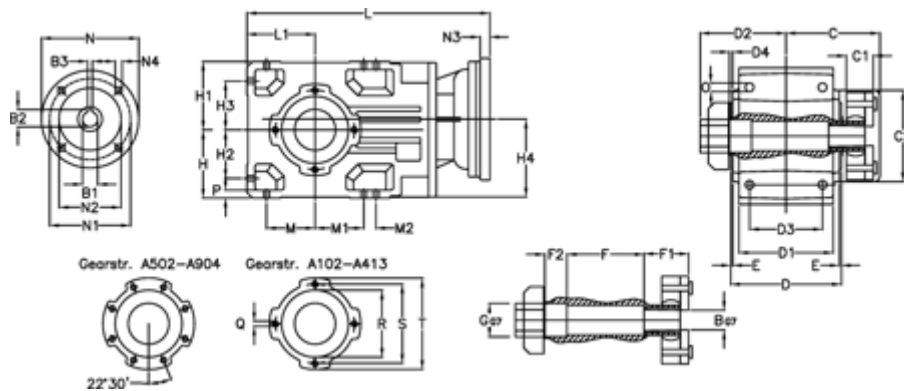

Article number: 29600200736140  
 Description: Bevel helical gearbox  
 A202QF25-7,3-P100B5

## Measures

B = 25	D1 = 110	F2 = 36	L = 335.5	N3 = -
B1 = 28	D2 = 60	G = 32	L1 = 80	N4 = M12x16
B2 = 31.3	D3 = 90	GA = 14,5 NM	M = 60.0	O = 9.5
B3 = 8	d4 = 4.5	H = 80	M1 = 60.0	P = 9
C = 89.5	Description = A202QF-xx-P100 B5	H1 = 80	M2 = -	Q = M8x15
C1 = 23	E = 3.0	H2 = 60.0	N = 250	R = 95
C2 = 72.0	F = 77.5	H3 = 60.0	N1 = 215	S = 115
D = 136	F1 = 36.0	H4 = 93.0	N2 = 180	T = 140